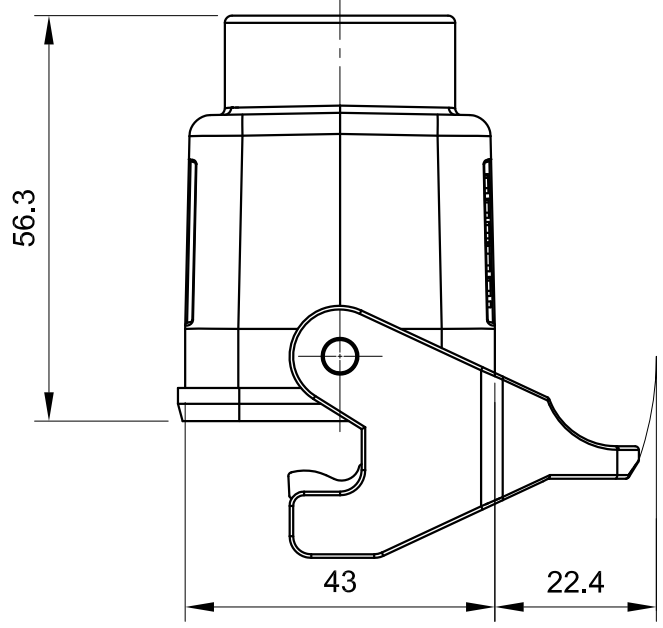

C

D

A

B

C

D

 InKonn (Suzhou) Electric Technology Co.,Ltd.	 All Dimensions in mm Original Size DIN A4	Date 2021-07-10	Drawing No. TC9401037	Rev. A00	Scale 1:1
	Type Name HB6-CTC-SL-M20	Part No. 10 11 006 0411	Created by Shuxu Huang	Checked by Yiyi Luo	Page 1/1

1

2

3

4

5

6