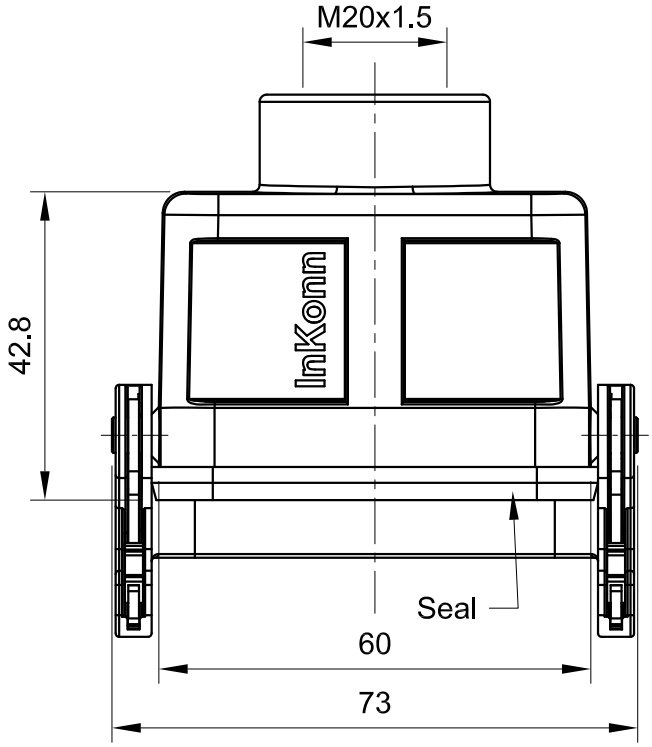

C

D

A

B

C

D

 InKonn (Suzhou) Electric Technology Co.,Ltd.	 All Dimensions in mm Original Size DIN A4	Date 2021-07-10	Drawing No. TC9401037	Rev. A00	Scale 1:1
	Type Name HB6-CTC-SL-M20	Part No. 10 11 006 0411	Created by Shuxu Huang	Checked by Yiyi Luo	Page 1/1